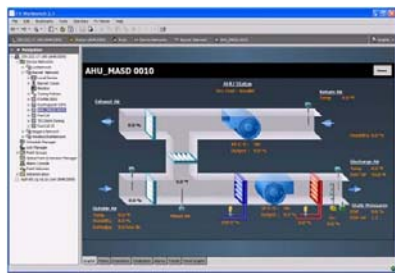

YOUR NEW FACILITY MANAGEMENT SUPER POWER?

SEEING THROUGH WALLS...
FROM ANYWHERE!

With Facility Explorer, you can see beyond the supervisory level, deep inside your building system.

From there you can act on vital systems information, resolving problems faster and improving energy savings.

Now Johnson Controls has made facility management even easier with **FX Workbench!**

FX Workbench provides you with two sets of factory-designed, standard application graphics to include in your Web UI. One set is designed for viewing with a full-sized computer screen. The other set has been optimized for viewing

it from anywhere with an **iPhone®/iPod touch®** handheld device! You can be anywhere with your **iPhone®/iPod touch®** handheld device and **see** through the facility's walls!

FX Workbench is:

- **Mobile-** you can supervise your facility from the comfort of your own home
- **Convenient-** when you import a controller with a standard application, both sets of graphics can be **automatically generated!**
- **Cost-effective**
- **Versatile**